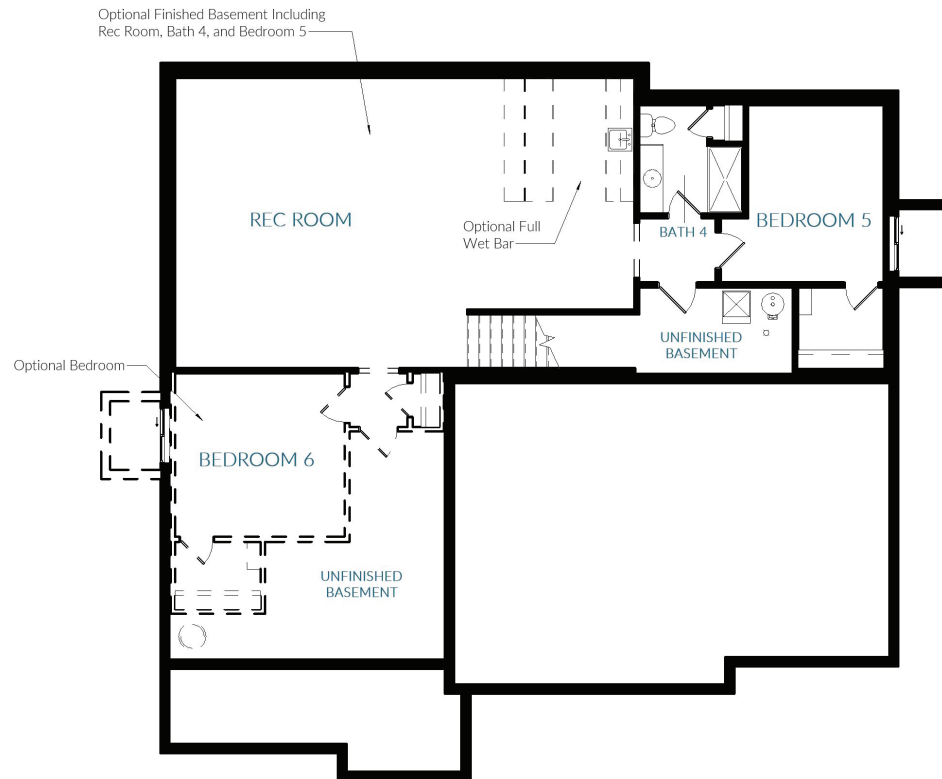

The Opus

Approx. 3,399 - 4,617 Square Feet | 2-Story | 4 - 7 Bedrooms | 3.5 - 5 Bathrooms

LOWER LEVEL