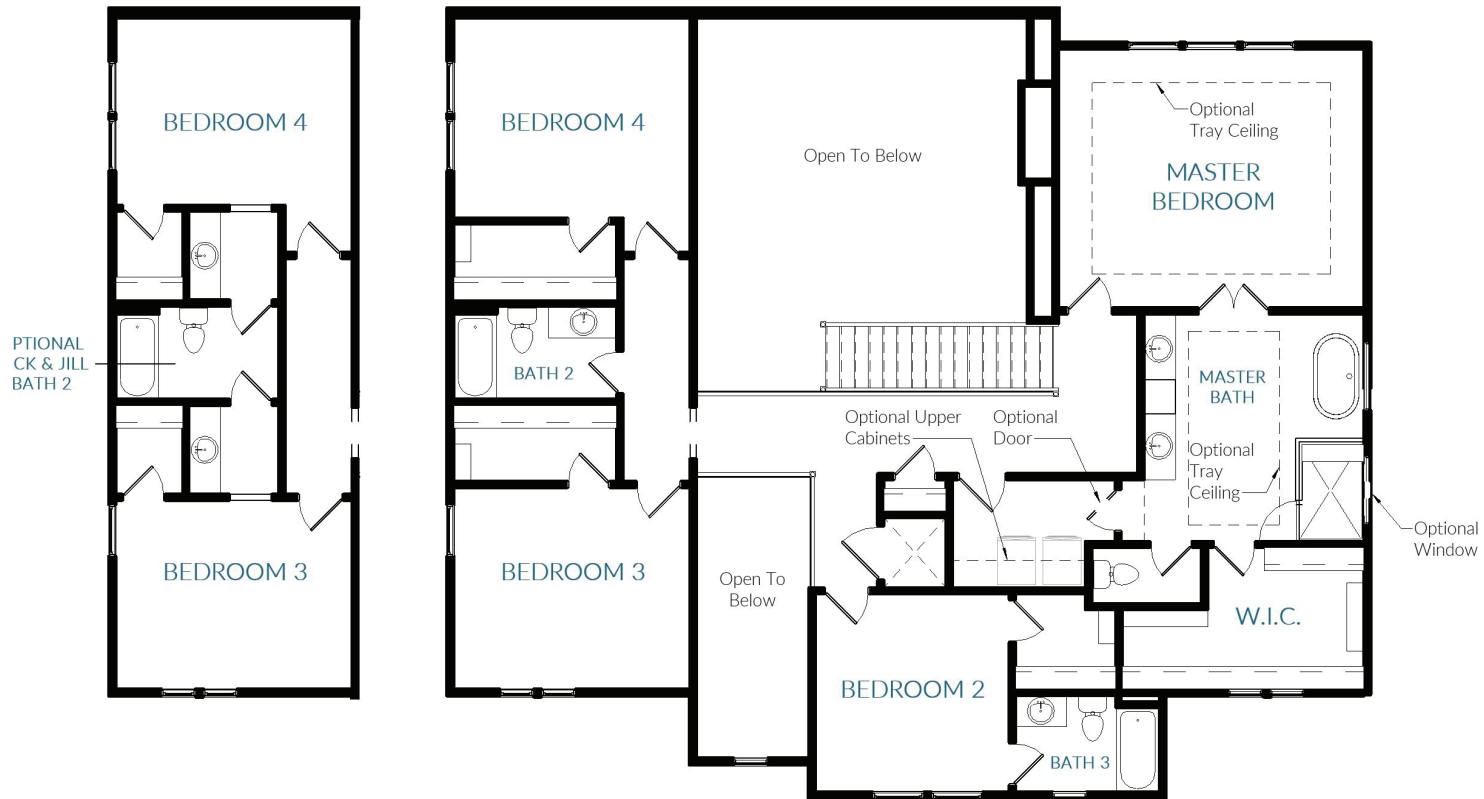

# The Opus

Approx. 3,399 - 4,617 Square Feet | 2-Story | 4 - 7 Bedrooms | 3.5 - 5 Bathrooms

## MAIN LEVEL